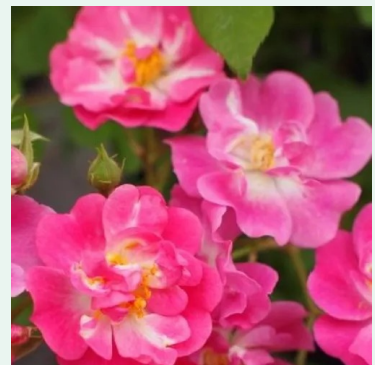

Petra's Perpetual

carmine-red - climber, climbing rose
7.2-9.8ft (220-300 cm)
moderately strong, well-scented rose - fruity
John Scarman