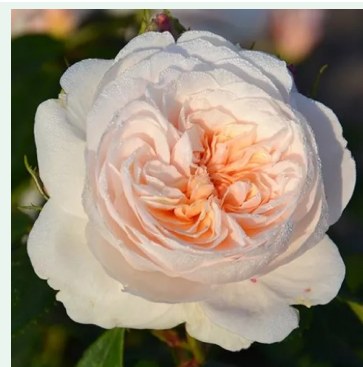

Sabrina®

light-pink - climbing rose, climbing rose
6.2-10.2ft (190-310 cm)
mild, subtly scented rose - fresh, citrusy character
Alain Antoine Meiland