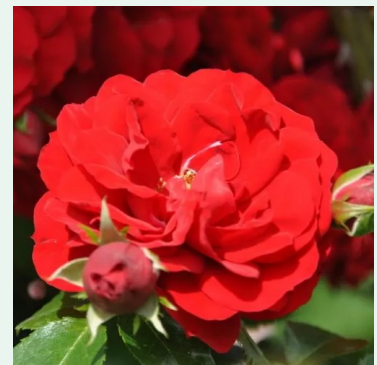

Amadeus®

red - climber, climbing rose
7.9-12.5ft (240-380 cm)
mild, restrained-scented rose - fresh, rose-scented
W. Kordes III