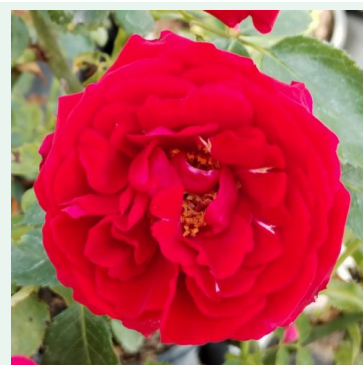

Ravensteiner Mühlenrose

red - climber, climbing rose, rambling rose
5.9-9.8ft (180-300 cm)
mild, subtly scented rose - fruity character, delicate notes
Márk Gergely