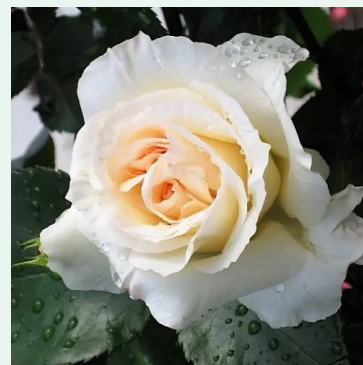

Climbing and rambling roses

Sympathie

deep-red - climber, climbing rose
8.5-12.5ft (260-380 cm)
strong, well-scented rose - full, rich character
Reimer Kordes

Tanklewi®

pink - climber, climbing rose
8.2-13.1ft (250-400 cm)
strong, pronounced-scented rose - fruity, sweet-
scented
Mathias Tantau Jr.