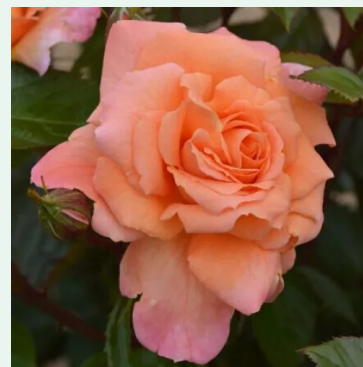

Scent From Heaven

orange - climber, climbing rose
7.4-12.3ft (225-375 cm)
very strong, noticeable from afar scented rose - slightly
sweet, fruity
Christopher H. Warner