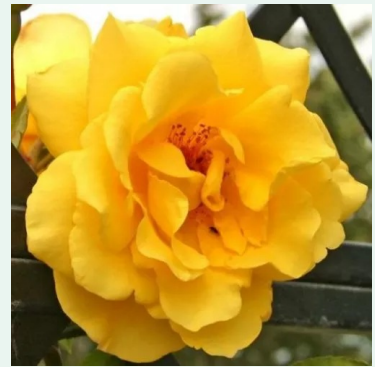

Fubu

yellow - climber, climbing rose
6.6-9.8ft (200-300 cm)
very strong, noticeable-from-a-distance scented rose -
slightly sweet, classic rose character
Discovered by - pharmaROSA®

Genevieve

coral-pink - climber, climbing rose
3.9-6.6ft (120-200 cm)
very strongly scented, garden-filling rose - sweet tea-
scented
Alain A. Meilland

Climbing and rambling roses

Gloriana

mauve - climbing rose, climbing rose
6.6-10.5ft (200-320 cm)
mild, subtly scented rose - soft, rosy character
Christopher H. Warner

Golden Fleece

golden-yellow - climber, climbing rose
8.2-13.1ft (250-400 cm)
strong, well-scented rose - rich, tea-scented
John Scarman