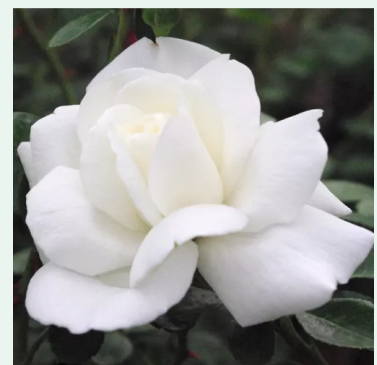

Ida Klemm

white - ramblar, climbing rose
11.8-19.7ft (360-600 cm)
mild, subtly scented rose - light, discreet character
Louis Walter