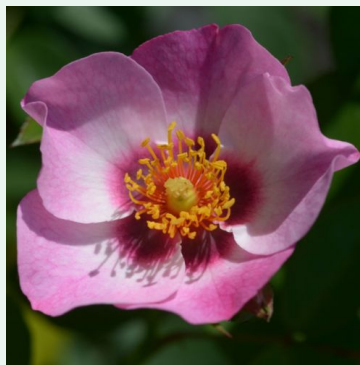

Persian Dawn

pink-lilac - climber, climbing rose
8.2-13.1ft (250-400 cm)
mild, subtle-scented rose - subtle, light aroma
Martin Vissers