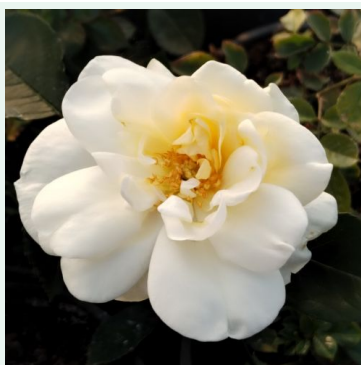

Sénégal

dark red - climbing rose, rambling rose
9.8-14.8ft (300-450 cm)
strong, distinctive-scented rose - classic rose, spicy
notes
Charles Mallerin

Climbing and rambling roses

Shiseido

cream-coloured - climber, climbing rose
5.9-9.2ft (180-280 cm)
medium-strength, well-scented rose - tea-fruity
Discovered by - pharmaROSA®