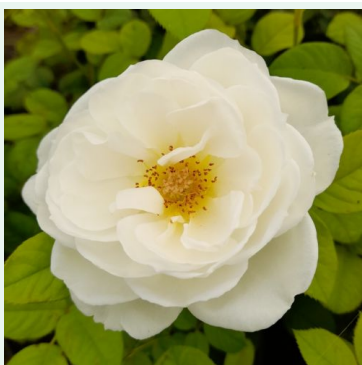

Climbing and rambling roses

Shiseido

cream-coloured - climber, climbing rose
5.9-9.2ft (180-280 cm)
medium-strength, well-scented rose - tea-fruity
Discovered by - pharmaROSA®