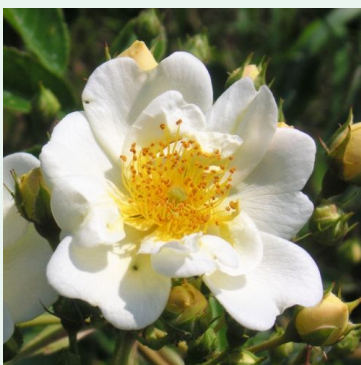

Hybrida

white - ramblar, climbing rose
3.9-6.6ft (120-200 cm)
no reliable data on fragrance strength - scent description not available
-