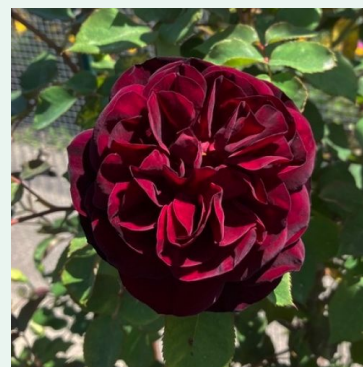

Sénégal

dark red - climbing rose, rambling rose
9.8-14.8ft (300-450 cm)
strong, distinctive-scented rose - classic rose, spicy
notes
Charles Mallerin