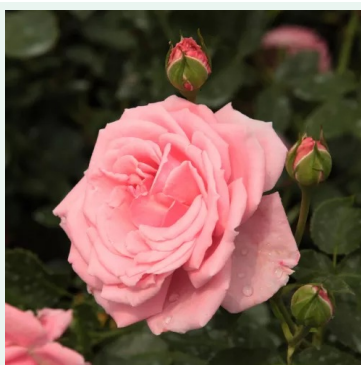

Coral Dawn

pink - climbing rose, climbing rose
9.8-13.8ft (300-420 cm)
medium-strength, noticeably scented rose - softly
sweet aroma
Eugene S. Boerner