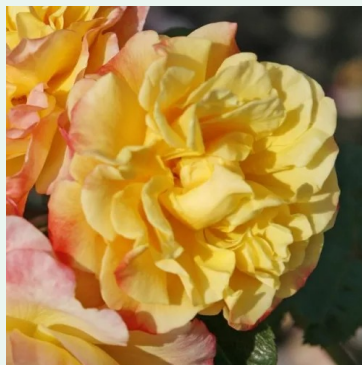

Moonlight®

yellow - climbing rose, climbing rose
6.6-10.5ft (200-320 cm)
strong, long-lasting scented rose - rich, fruity
Tim -Hermann Kordes