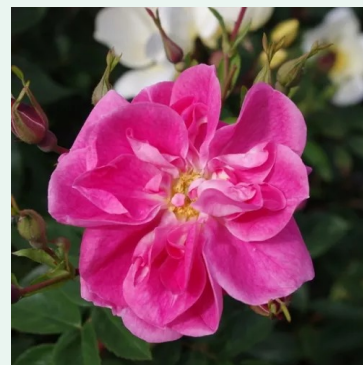

William Baffin

deep-pink - climber, climbing rose
7.9-13.1ft (240-400 cm)
very weak, barely perceptible scented rose - delicate,
rose-like character
Felicitas Svejda