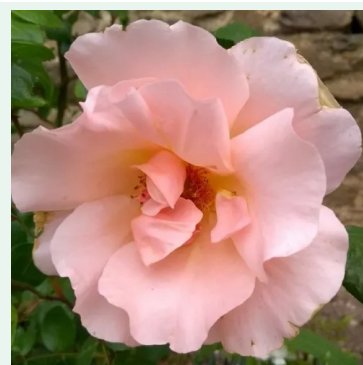

City of York®

white - climber, climbing rose
14.8-24.6ft (450-750 cm)
strong, pronounced-scented rose - sweetly spicy
Mathias Tantau

Colonial White®

white - climber, climbing rose
8.5-15.4ft (260-470 cm)
strong, well-scented rose - warm, tea-like character,
delicate citrus notes

Constance Spry

pink - climber, climbing rose
8.2-13.1ft (250-400 cm)
very strong, scent noticeable from a distance rose - full,
myrrh-scented
David Charles Henshaw Austin

Coral Dawn

pink - climbing rose, climbing rose
9.8-13.8ft (300-420 cm)
medium-strength, noticeably scented rose - softly
sweet aroma
Eugene S. Boerner