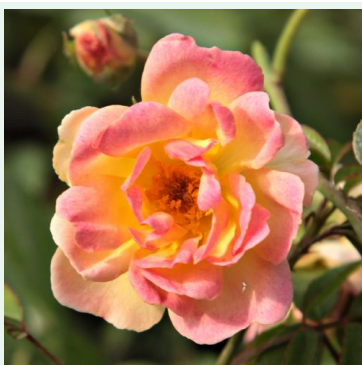

Climbing and rambling roses

Phyllis Bide

peach-pink - climber, climbing rose
7.9-12.5ft (240-380 cm)
very weak, barely noticeable scented rose - soft character
S. Bide & Sons