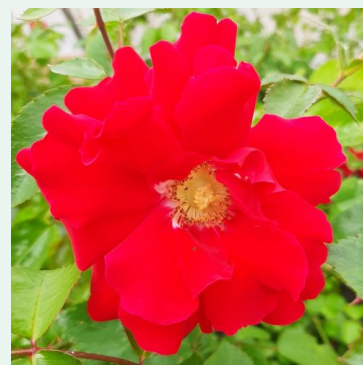

Tradition 95®

red - climber, climbing rose
7.9-12.5ft (240-380 cm)
mild, subtle-scented rose - slightly sweet fragrance
Tim-Hermann Kordes