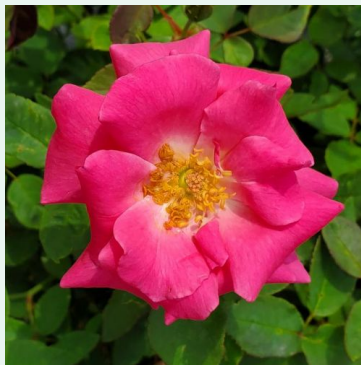

Zéphirine Drouhin

pink - climber, rambling rose
9.2-17.1ft (280-520 cm)
very strongly scented, garden-filling rose - old-
fashioned, classic rose scent
H. Bizot