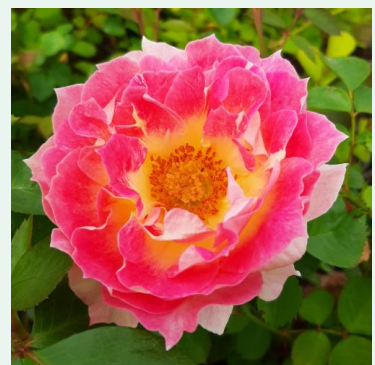

César

pink - climber, climbing rose
5.9-8.5ft (180-260 cm)
mild, understated scented rose - soft, rose character
Jacques Mouchotte