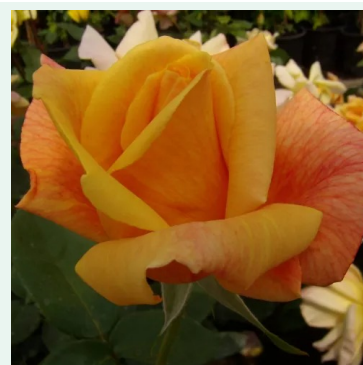

Sutter's Gold

yellow - climber, climbing rose
3.3-5.9ft (100-180 cm)
rose with strong, distinctive scent - sweet-spicy aroma
O. L. "Ollie" Weeks