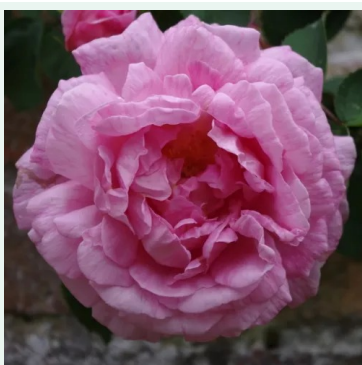

Constance Spry

pink - climber, climbing rose
8.2-13.1ft (250-400 cm)
very strong, scent noticeable from a distance rose - full,
myrrh-scented
David Charles Henshaw Austin